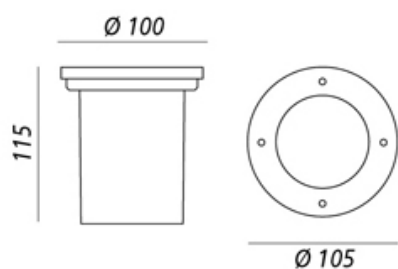

KANDO_T

Ω HOME
ILLUMINAZIONE

Walk-over recessed fitting.
Die-cast aluminium body.
AISI 316 stainless steel ring.
Transparent tempered glass.
PVC frame-work.

Code	40157
Watt	(HALO) max 50
Volt	230V 50/60Hz
Base	GU10
Isolation class	Cl.1
IP Protection	IP67
Dimensions	105 mm
Hole size	100 mm
Weight	0,70 Kg
Pack	20