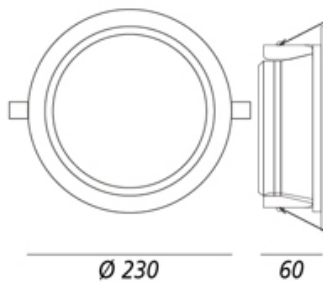

LEDSPOT_TRP1

Recessed fitting with built-in LED.
TRP body.
Opal PC diffuser
Built-in driver

Code	40517
Finishing	bianco / white
Watt	30
Colour temperature	3000 °K
Volt	230V 50/60Hz
LED	EPISTAR
Lumen	2431
CRI	>80
Power factor	>0.9
IP Protection	IP40/20
Dimensions	230xH60 mm
Hole size	200 mm
Weight	0.45 Kg
Pack	20