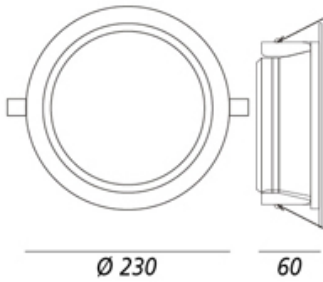

# LEDSPOT\_TRP1

Recessed fitting with built-in LED.  
TRP body.  
Opal PC diffuser  
Built-in driver

Code	40518
Finishing	bianco / white
Watt	30
Colour temperature	4000 °K
Volt	230V 50/60Hz
LED	EPISTAR
Lumen	2487
<span style="line-height: 18.9091px;">CRI</span>	>80
Power factor	>0.9
IP Protection	IP40/20
Dimensions	230xH60 mm
Hole size	200 mm
Weight	0.45 Kg
Pack	20

**30W**