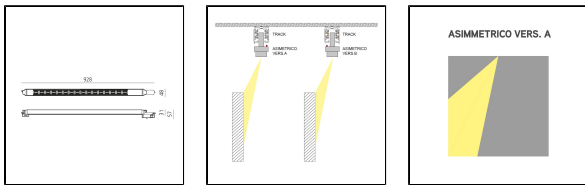

# STREAMLIGHT

LOGICA

LED TRACKLIGHT WIDE BEAN ANGLE

Painted die-cast aluminium body.

Asymmetric reflector for "wall washer" effect.

Symmetric reflector for general lighting.

Built-in driver.

Code	41095
Info	Mod. Asim. A
Finishing	Bianco - White
Beam	25 °
Watt	55
Colour temperature	4000 °K
LED	SAMSUNG
Lumen	5700
CRI	>80
Power factor	0,9
Weight	1 Kg
Pack	1