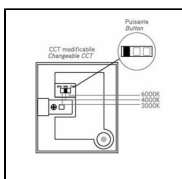

TILE 100

HOMEGA
ILLUMINAZIONE

Built-in LED fitting
TRP body
Opal PC screen
Built-in driver
Selectable colour temperature

Code	41275
Finishing	Bianco - White
Watt	5
Colour temperature	3000/4000/6000 °K
Volt	220-240V
Hz	50/60Hz Hz
LED	EPISTAR
Lumen	600/620/640
CRI	>80
Power factor	>0,5
IP Protection	IP65
Dimensions	100x100x75 mm
Weight	0,159 Kg
Pack	20