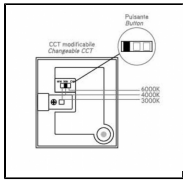

# TILE 200

Built-in LED fitting  
TRP body  
Opal PC screen  
Built-in driver  
Selectable colour temperature

Code	41276
Finishing	Bianco - White
Watt	8
Colour temperature	3000/4000/6000 °K
Volt	220-240V
Hz	50/60Hz Hz
LED	EPISTAR
Lumen	950/1000/1050
<span style="line-height: 18.9091px;">CRI</span>	>80
Power factor	>0,5
IP Protection	IP65
Dimensions	100x200x75 mm
Weight	0,272 Kg
Pack	20