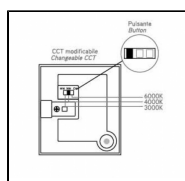

## 3000/4000/6000K CCT IP65 WHITE

Built-in LED fitting  
TRP body  
Opal PC screen  
Built-in driver  
Selectable colour temperature

Code	41277
Finishing	Bianco/White
Watt	15
Colour temperature	3000/4000/6000 °K
Volt	220-240V
Hz	50/60 Hz
LED	EPISTAR
Lumen	1700/1750/1800
<span style="line-height: 18.9091px;">CRI</span>	>80
Length	100 mm
Height	300 mm
Width	75 mm
Weight	0.369 Kg