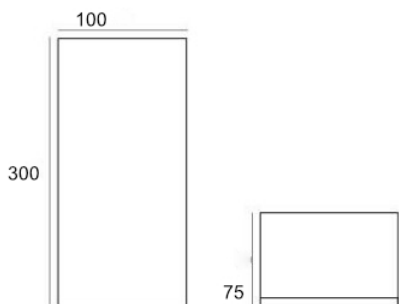

## 3000/4000/6000K CCT IP65 WHITE

Built-in LED fitting  
TRP body  
Opal PC screen  
Built-in driver  
Selectable colour temperature

Code	41277
Finishing	Bianco/White
Watt	15
Colour temperature	3000/4000/6000 °K
Volt	220-240V
Hz	50/60 Hz
LED	EPISTAR
Lumen	1700/1750/1800
<span style="line-height: 18.9091px;">CRI</span>	>80
Length	100 mm
Height	300 mm
Width	75 mm
Weight	0.369 Kg