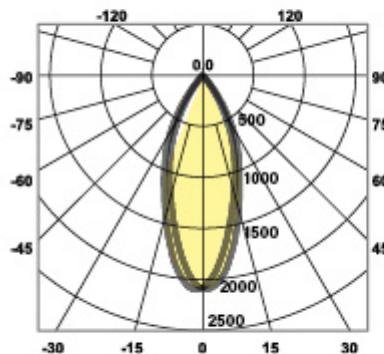

RADIANTE

LOGICA

Adjustable deep-set recessed fitting with built-in LED.

Painted die-cast aluminium body.

Multi-faceted reflector.

Dimmable driver included.

Accessory

Cod. 12551 Emergency Unit 30% - 90' Max 40W

Code	41573
Finishing	Bianco / White
Beam	60 °
Watt	14
Colour temperature	3000 °K
Volt	230V 50/60Hz
LED	Epistar
Lumen	1152
CRI	>80
Driver	300mA-43V
IP Protection	IP20
Dimensions	Ø 105 mm
Hole size	Ø 95 mm
Weight	0,29 Kg
Pack	20

1,0m	85,77cm
2,0m	140,70cm
3,0m	211,05cm
4,0m	281,40cm
5,0m	351,74cm
	83,59 lx