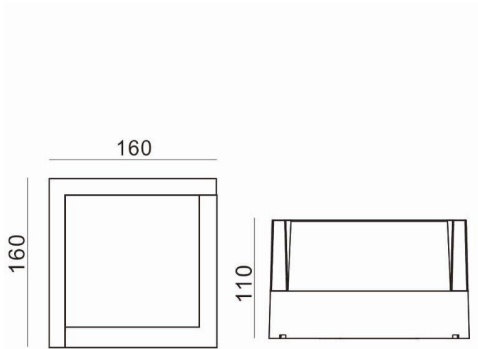

EOS_Q

HOMEGA
ILLUMINAZIONE

Built-in LED fitting
TRP body
Opal PC screen
Built-in driver
Selectable colour temperature

Code	43371
Finishing	Nero - Black
Watt	15
Colour temperature	3000/4000/6000 °K
Volt	220-240V
Hz	50/60Hz Hz
LED	EPISTAR
Lumen	1200/1250/1300
CRI	>80
Power factor	>0,5
IP Protection	IP65
Dimensions	160x160x110 mm
Weight	0,415 Kg
Pack	20